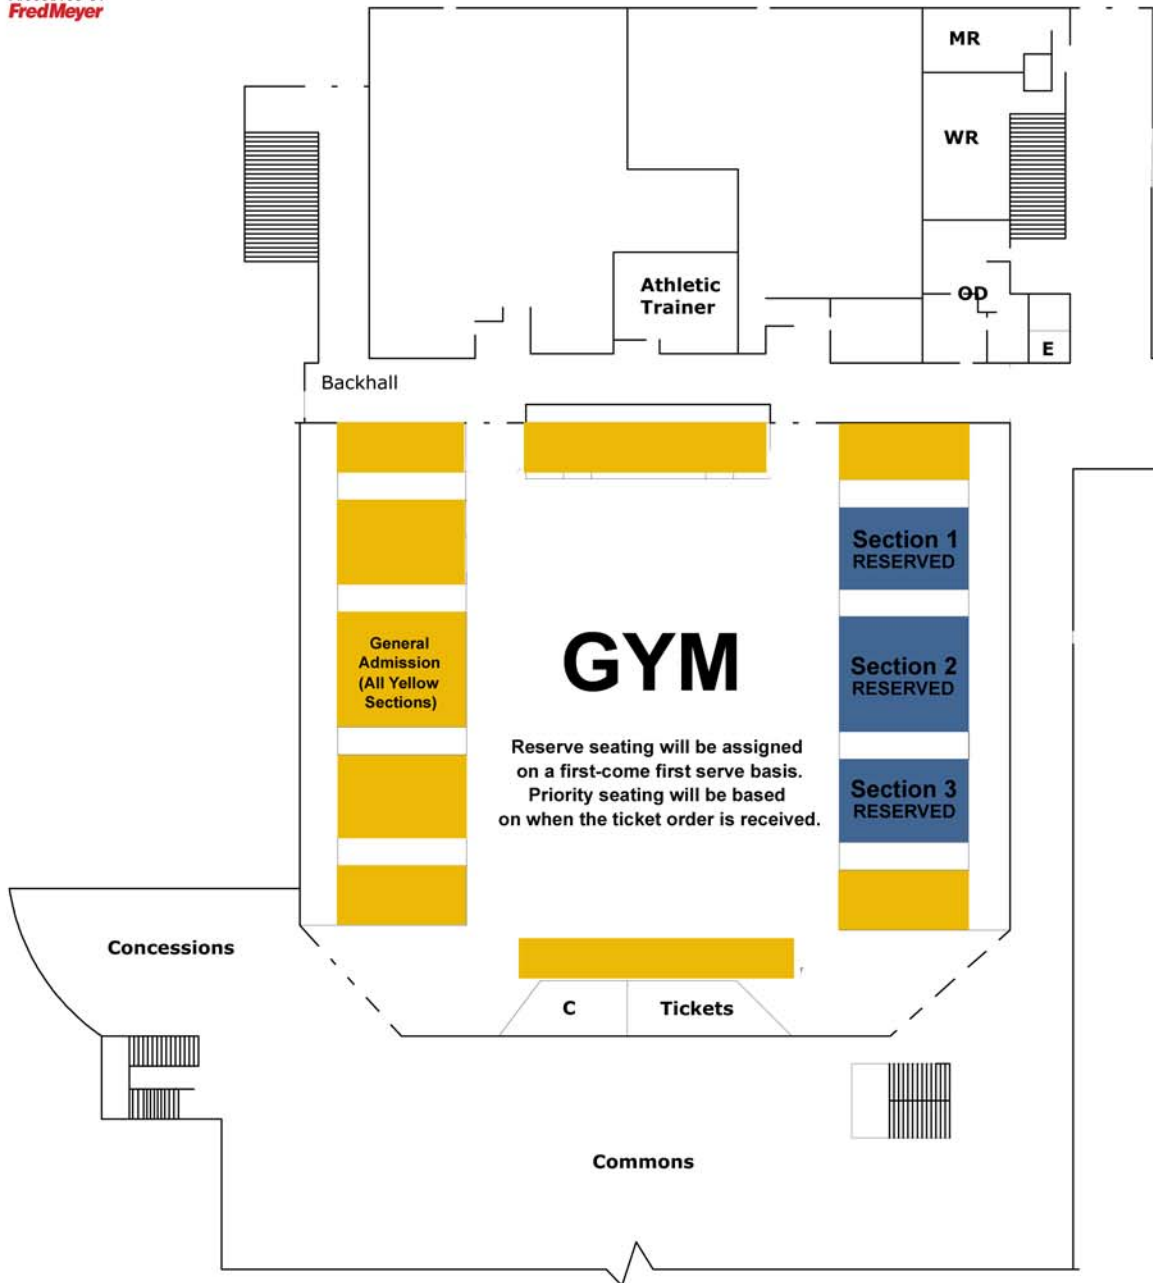

Lower Gym Seating Options

(Upper gym seating is GA ONLY.)

Lower Floor Key

- E: Elevator
- C: Concessions
- OD: Officials dressing room
- WR: Women's Restroom
- MR: Men's Restroom