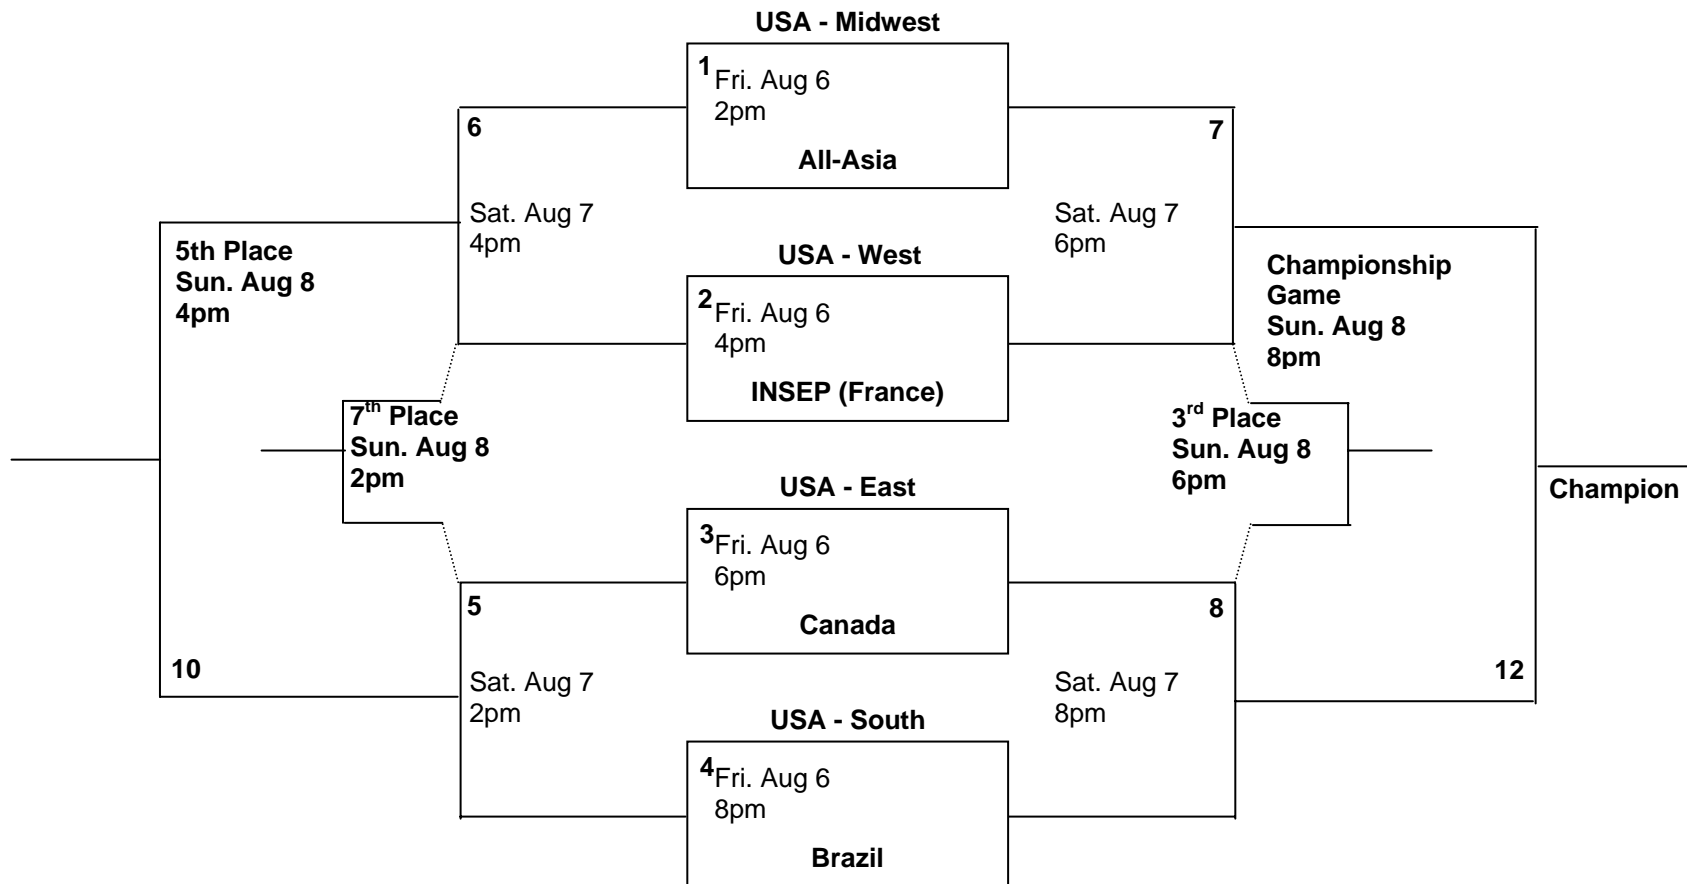

2010 Nike Global Challenge Bracket

All games at Liberty High School, 21945 NW Wagon Way, Hillsboro, OR 97124

Game number is listed in each box

Top Team is Home Team & wears light jersey

For more information go to www.nikeglobalchallenge.com